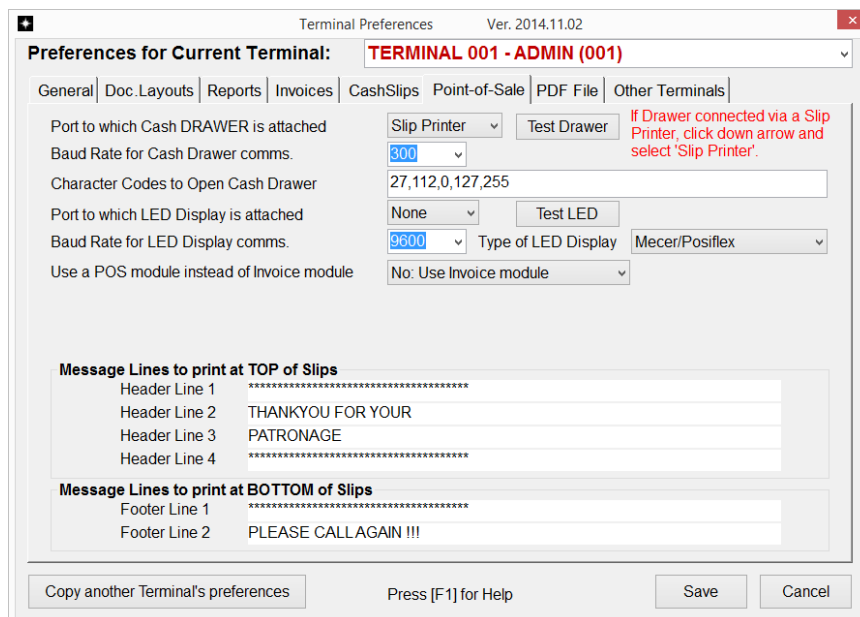

When setting up a Cash Drawer that is attached to a Printer, you need to supply Revelation with the [Character Codes to Open Cash Drawer] under the Terminal Preferences [Point-of-Sale].

Known receipt printer control codes to pop open attached cash drawers.